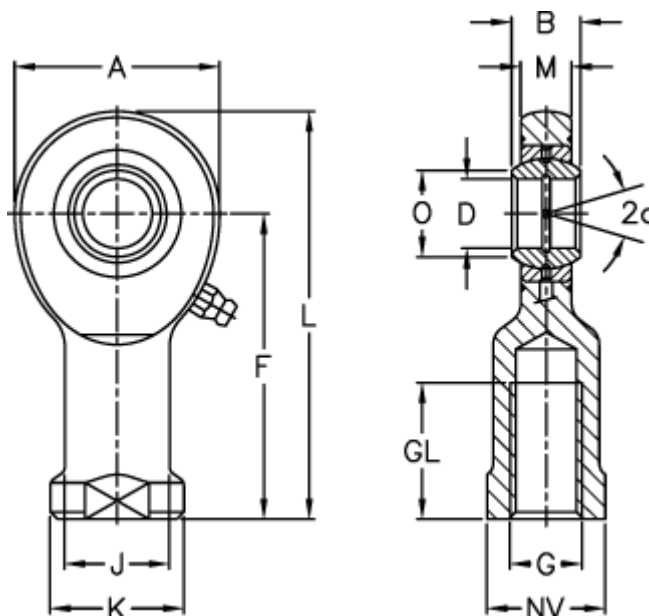

Data Sheet

Article number: 03460006
Description: Fluro Rod end EI 6
Note: 6

Measures

A	= 20	J	= 10
a (degrees)	= 13	K	= 13
B	= 6	L	= 40
D	= 6	M	= 4.4
Dynamic drive (kN)	= 3.4	NV	= 11
F	= 30	O	= 8
g	= M6	Static drive kN	= 10.3
GL	= 12	Weight	= 21